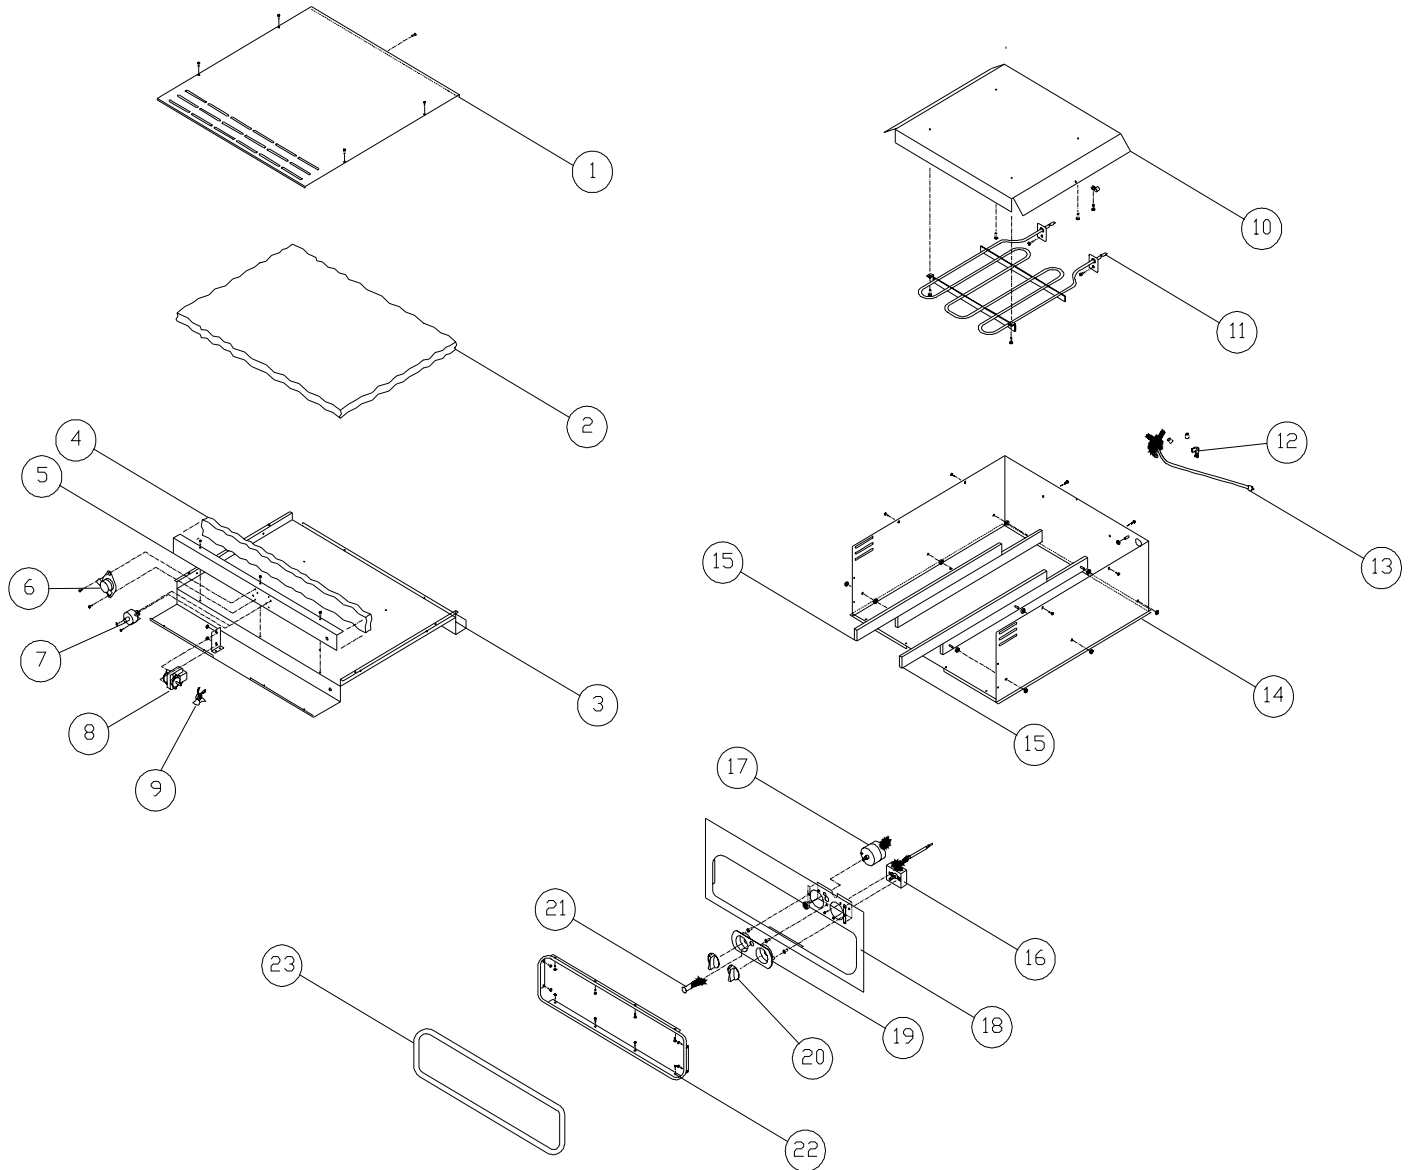

Page #	Description
2	Chassis
3	Drawer Assembly

TDWO Warming Oven Chassis

REF.#	DESCRIPTION	TDWO27	TDWO30	REF.#	DESCRIPTION	TDWO27	TDWO30
1	Top Cover	26671	26671	15	Slide, LH	82264	82264
2	Top Insulation	82626	82626	*	Slide, RH	82279	82279
3	Top Can Assembly	27222	27222	16	Thermostat	82270	82270
4	Control Insulation	82627	82627	17	Timer Assembly	13169	13169
5	Insulation Cover	26673	26673	18	Front Frame	27216 B/R	27142 B/R
6	Thermal Fan Switch	82354	82354	19	Bezel, Control Panel	82257 B/R	82257 B/R
7	High Temperature Limit	82353	82353	20	Knob, Timer/Temp. Control	82267 B/R	82267 B/R
8	Cooling Fan Motor	82276	82276	21	Indicator Light	82262	82262
9	Cooling Fan Blade	82277	82277	22	Gasket Retaining Trim	26681	26681
10	Reflector	26668	26668	23	Gasket, Drawer	82280B	82280B
11	Heating Element	82351	82351	**	Thermostat Clip	83436	83436
12	Bushing, Strain Relief	83141	83141		Wire Harness	62629	62629
13	Power Supply Cord	82562	82562				
14	Cabinet Weldment	27204	27204				

Part no longer available? Contact Dacor: (800) 793-0093 ex 3814

TDWO Drawer Assembly

REF.#	DESCRIPTION	TDWO27	TDWO30
1	Rubber Bumper	83578	83578
2	Damper Slide Assembly	27218	27218
3	End Cap, RH	62195 B/R	62195 B/R
4	Side Post	82352 B/R	82352 B/R
5	Drawer Assembly	13139	13148
6	Glass Backing Panel Assy.	27214 B/R	27290 B/R
7	Tape, Double Sided	83224	83224
8	Drawer Front Glass	82274 B/R	82517 B/R
9	End Cap, LH	62191 B/R	62191 B/R
10	Handle	62192 B/R	62010 B/R
11	Knob, Damper	82415 B/R	82415 B/R