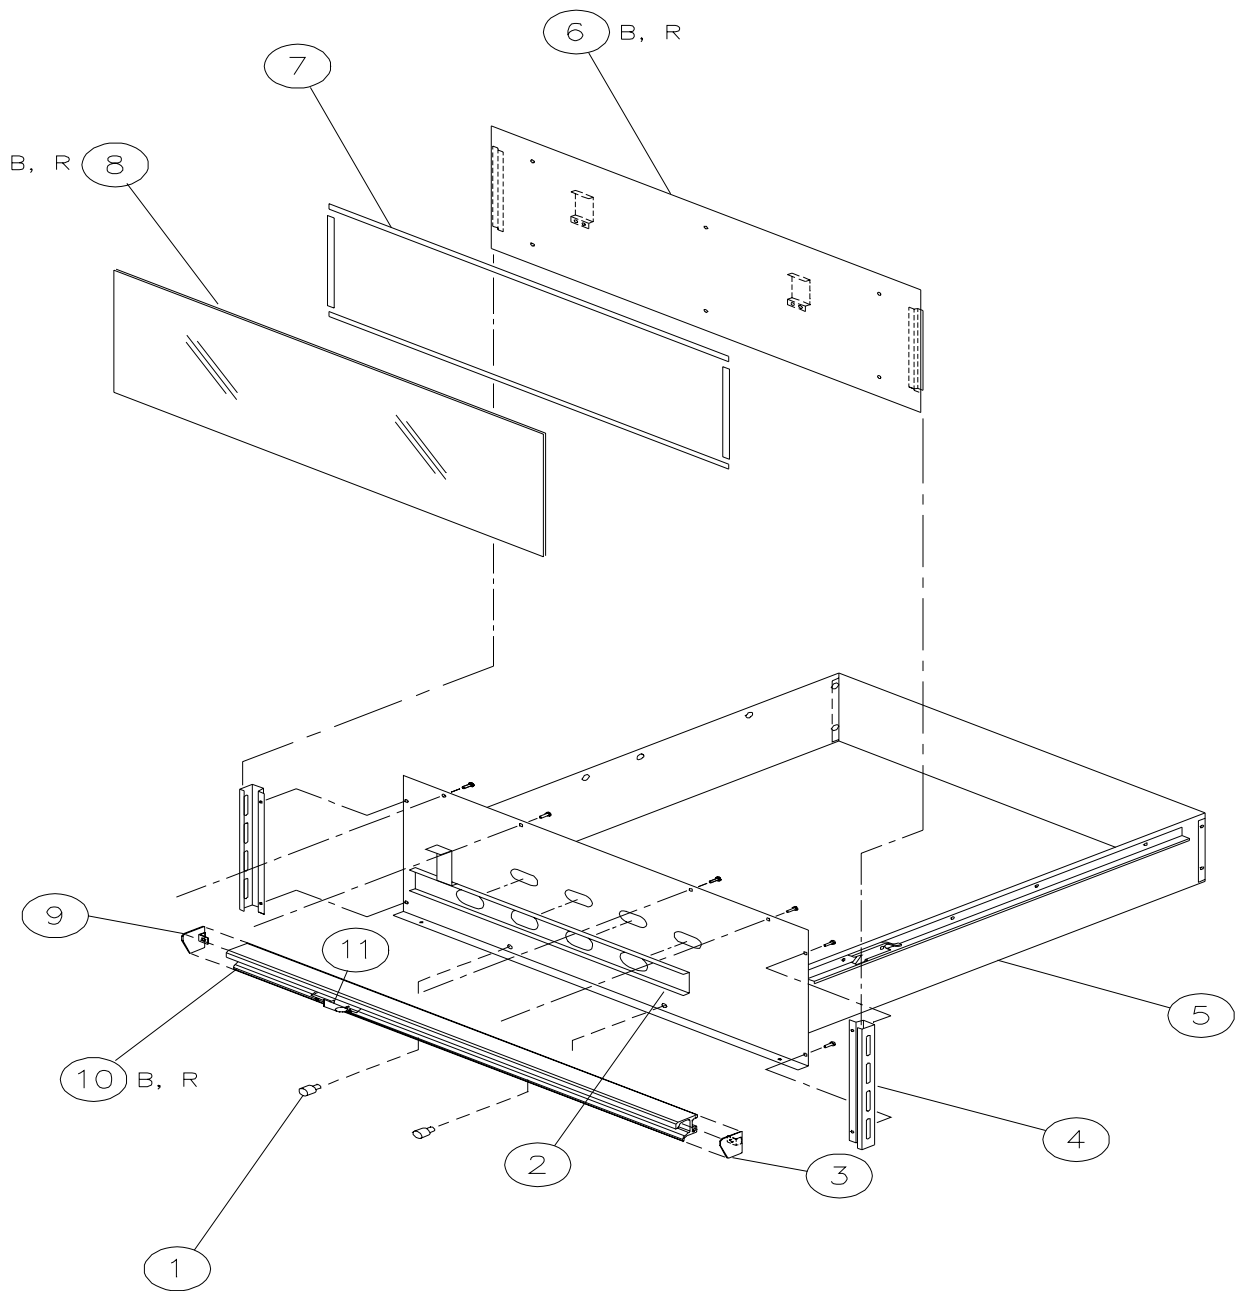

Page #	Description
2	Chassis
3	Drawer Assembly

TDWO Warming Oven Chassis

REF.#	DESCRIPTION	TDWO27	TDWO30	REF.#	DESCRIPTION	TDWO27	TDWO30
1	Top Cover	26671	26671	15	Slide, LH	82264	82264
2	Top Insulation	82626	82626	*	Slide, RH	82279	82279
3	Top Can Assembly	27222	27222	16	Thermostat	82270	82270
4	Control Insulation	82627	82627	17	Timer Assembly	13169	13169
5	Insulation Cover	26673	26673	18	Front Frame	27216 B/R	27142 B/R
6	Thermal Fan Switch	82354	82354	19	Bezel, Control Panel	82257 B/R	82257 B/R
7	High Temperature Limit	82353	82353	20	Knob, Timer/Temp. Control	82267 B/R	82267 B/R
8	Cooling Fan Motor	82276	82276	21	Indicator Light	82262	82262
9	Cooling Fan Blade	82277	82277	22	Gasket Retaining Trim	26681	26681
10	Reflector	26668	26668	23	Gasket, Drawer	82280B	82280B
11	Heating Element	82351	82351	**	Thermostat Clip	83436	83436
12	Bushing, Strain Relief	83141	83141		Wire Harness	62629	62629
13	Power Supply Cord	82562	82562				
14	Cabinet Weldment	27204	27204				

Part no longer available? Contact Dacor: (800) 793-0093 ex 3814

TDWO Drawer Assembly

REF.#	DESCRIPTION	TDWO27	TDWO30
1	Rubber Bumper	83578	83578
2	Damper Slide Assembly	27218	27218
3	End Cap, RH	62195 B/R	62195 B/R
4	Side Post	82352 B/R	82352 B/R
5	Drawer Assembly	13139	13148
6	Glass Backing Panel Assy.	27214 B/R	27290 B/R
7	Tape, Double Sided	83224	83224
8	Drawer Front Glass	82274 B/R	82517 B/R
9	End Cap, LH	62191 B/R	62191 B/R
10	Handle	62192 B/R	62010 B/R
11	Knob, Damper	82415 B/R	82415 B/R